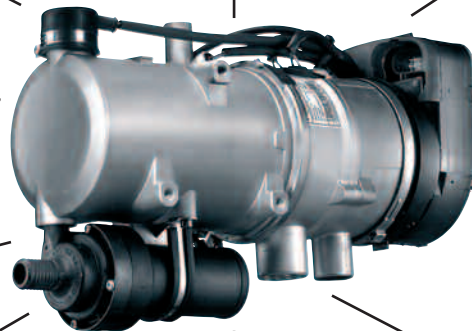

On the one hand a Webasto **water heater system** quickly heats up the cabin of your sailing or motor yacht to the temperature you require and on the other

hand it can also assist in **providing water for the shower and galley.**