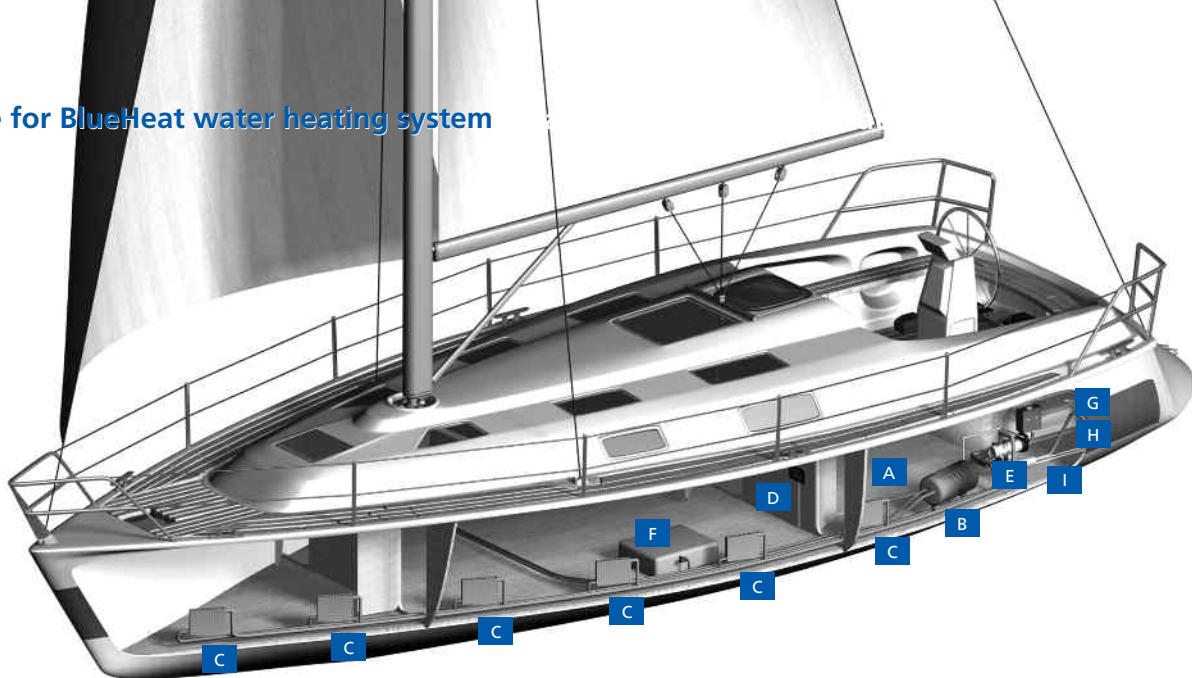

Installation example for BlueHeat water heating system

- **A** Space-saving and inconspicuous installation in the engine room
- **B** Boiler for heating hot water – for extra comfort
- **C** One radiator for each cabin allows an individual temperature control
- **D** Controls – simple and logical to use
- **E** Circulating pump
- **F** Fresh water tank
- **G** Engine
- **H** Fuel tank
- **I** Stainless steel exhaust

Product Overview/Technical Features

Unit	Thermo Top E	Thermo Top C Thermo Top 50	Thermo 90 ST Marine	DBW 2010	Thermo 230	Thermo 300
Heat output (kW) Partial load / Full load	2.6 / 4.0	2.6 / 5.2 2.2 / 5.0	1.8–7.6 (booster mode 9.1)	11.6	23	30
Fuel, fuel consumption (l/h) Partial load / Full load	Diesel, 0.29 / 0.47	Diesel, 0.29 / 0.59 Diesel, 0.28 / 0.63	Diesel, 0.19–0.90 (booster mode 1.1))	Diesel, 1.5	Diesel, 2.5	Diesel, 3.3
Voltage (V)	12	12 24	12 / 24	12 / 24	24	24
Power consumption (Watt) Partial load / Full load	22 / 26	22 / 32 34 / 50	37–83 / 90 (booster mode 90)	60 (without circulation pump)	65 (without circulation pump)	100 (without circulation pump)
Net Weight (kg)	2.9	3.2	4.8	14.5	19	19
LxDxH (mm)	214 x 106 x 168	214 x 106 x 168 237 x 106 x 193	314 x 133 x 232	584 x 205 x 228	610 x 246 x 220	610 x 246 x 220

The values stated include a tolerance of approx. ±10% typical for heaters. Subject to change without notice.

For the complete Webasto range of accessories, please refer to the Marine catalogue.

Webasto AG
Global Comfort Solutions
P.O. Box 80
82131 Stockdorf
Germany

Advice · Installation · Service