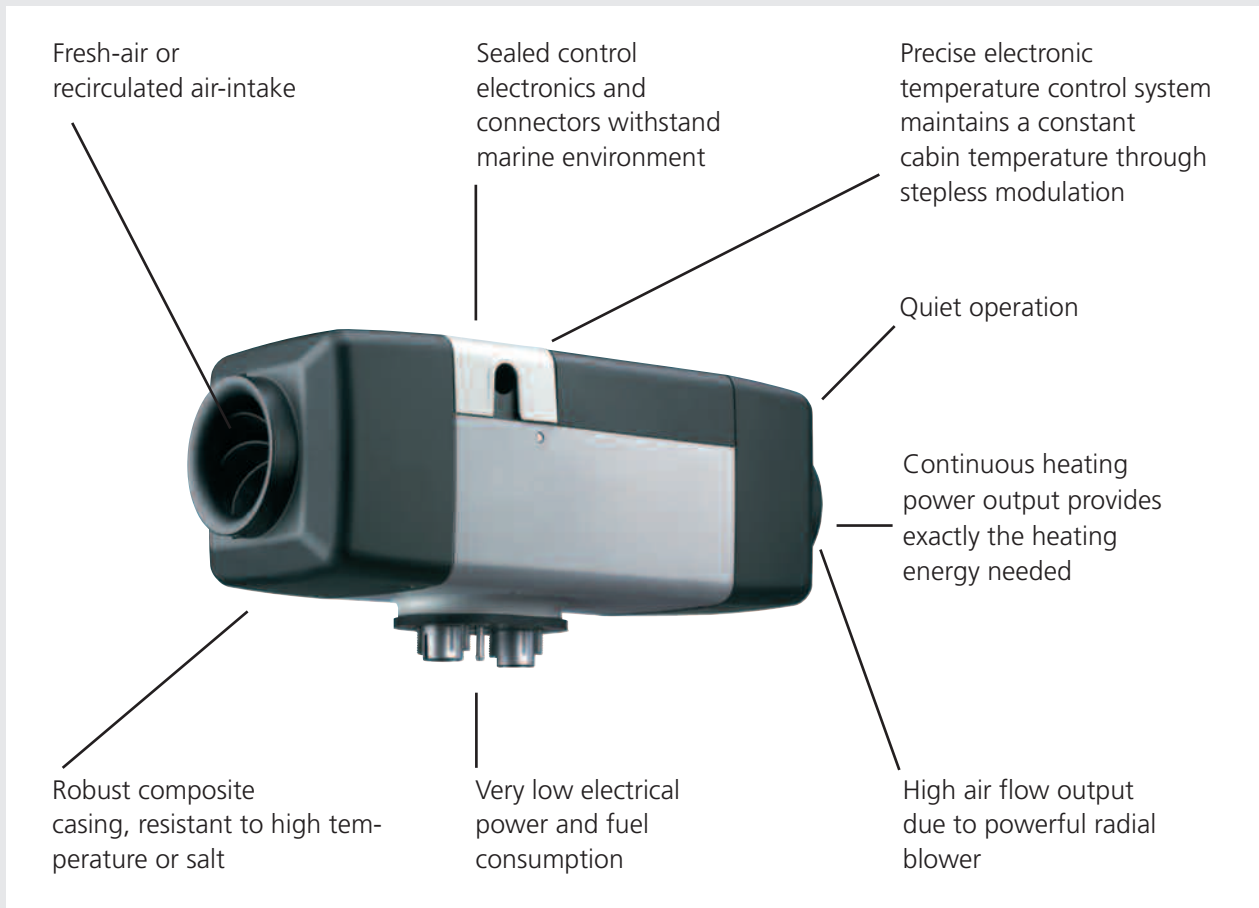

BlueHeat Air Air Top Evo – Perfect Heat on demand

3 Heaters in 1! Upgrade your heater with the new Air Top Evo M control:

- Available as an upgrade on all Webasto Air Top Evo heaters
- Multi mode operation to match your individual heating power demands:
 - ⎓ ECO mode for reduced electrical power consumption
 - ⎓ Power mode PLUS for +10% increased heating power output (from 3500 W to 3900 W and from 5000 W to 5500W)
 - ⎓ Ventilation mode to provide fresh and cool air to your cabins on a hot day
- Easy connection of Webasto Telestart and Thermocall possible
- Elegant design and easy operation

* Air Top Evo 3900 and Air Top Evo 5500 deliver the boosting power of 3900 or 5500W only in combination with the new Air Top Evo M user interface.

** Booster mode max. 30 min

Webasto hot air ducting system