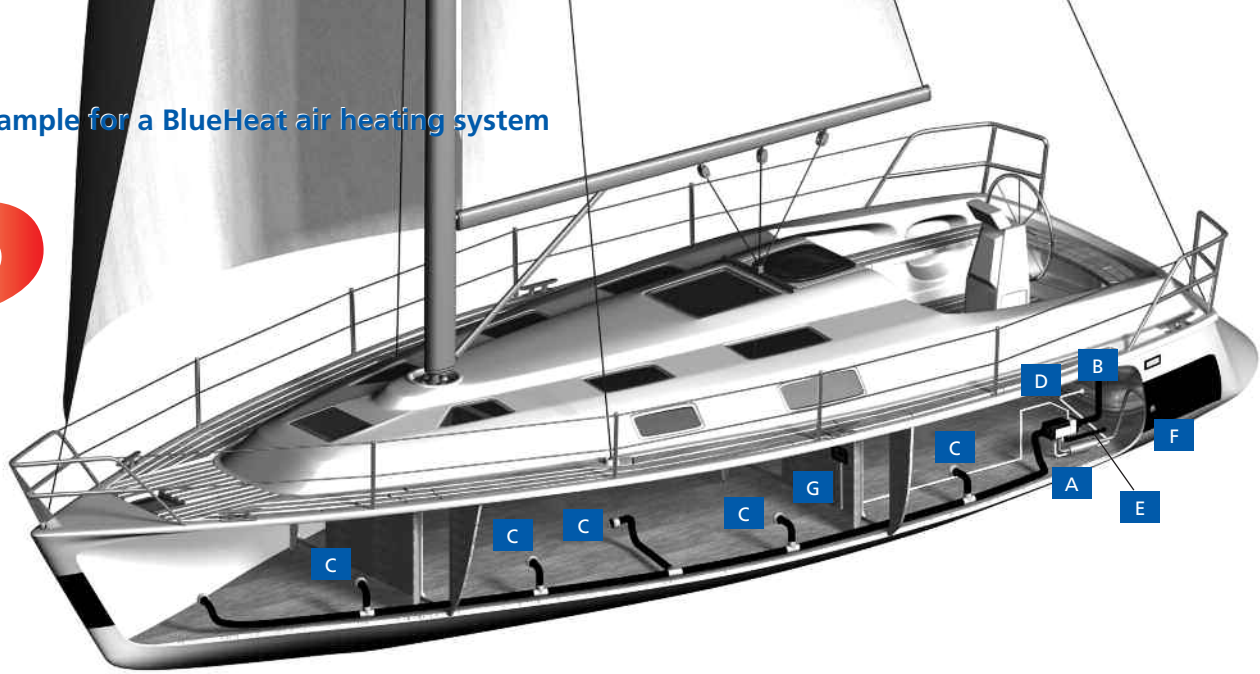

BlueHeat Air Air Top Evo – Perfect Heat on demand

3 Heaters in 1! Upgrade your heater with the new Air Top Evo M control:

- Available as an upgrade on all Webasto Air Top Evo heaters
- Multi mode operation to match your individual heating power demands:
 - ⎓ ECO mode for reduced electrical power consumption
 - ⎓ Power mode PLUS for +10% increased heating power output (from 3500 W to 3900 W and from 5000 W to 5500W)
 - ⎓ Ventilation mode to provide fresh and cool air to your cabins on a hot day
- Easy connection of Webasto Telestart and Thermocall possible
- Elegant design and easy operation

Installation example for a BlueHeat air heating system

- A** Space-saving and inconspicuous installation
- B** Intake for fresh air from outside
- C** Outlets for even distribution of warm air
- D** Safe and clean: the fuel system
- E** Combustion-air intake
- F** Stainless steel exhaust
- G** Controls – simple and logical to use

Product Overview/Technical Features

Model	Air Top Evo 3900*	Air Top Evo 5500*	Air Top 2000 ST	Air Top 3500 ST VP	HL 90
Heat output (kW)	1.5–3.5 (3.9)	1.5–5.0 (5.5)**	0.9–2.0	1.5–3.5	6.5–9.0
Fuel, fuel consumption (l/h)	Diesel, 0.17–0.42 (0.47)	Diesel, 0.17–0.60 (0.66)	Diesel, 0.12–0.24	Diesel, 0.17–0.42	Diesel, 0.86–1.20
Rated voltage (V)	12 / 24	12 / 24	12	12 / 24	12 / 24
Rated power consumption (Watt)	16–40 (50)	15–95 (116)	14–29	15–95	80–110
Net Weight (kg)	5.9	5.9	2.6	5.9	13.3
Air output [m³/h] against 0,5 mbar	140 (155)	200 (220)	78	200	195 / 310
LxDxH (mm)	423 x 148 x 162	423 x 148 x 162	311 x 120 x 121	423 x 148 x 162	650 x 235 x 260

* Air Top Evo 3900 and Air Top Evo 5500 deliver the boosting power of 3900 or 5500W only in combination with the new Air Top Evo M user interface.

** Booster mode max. 30 min

Webasto hot air ducting system